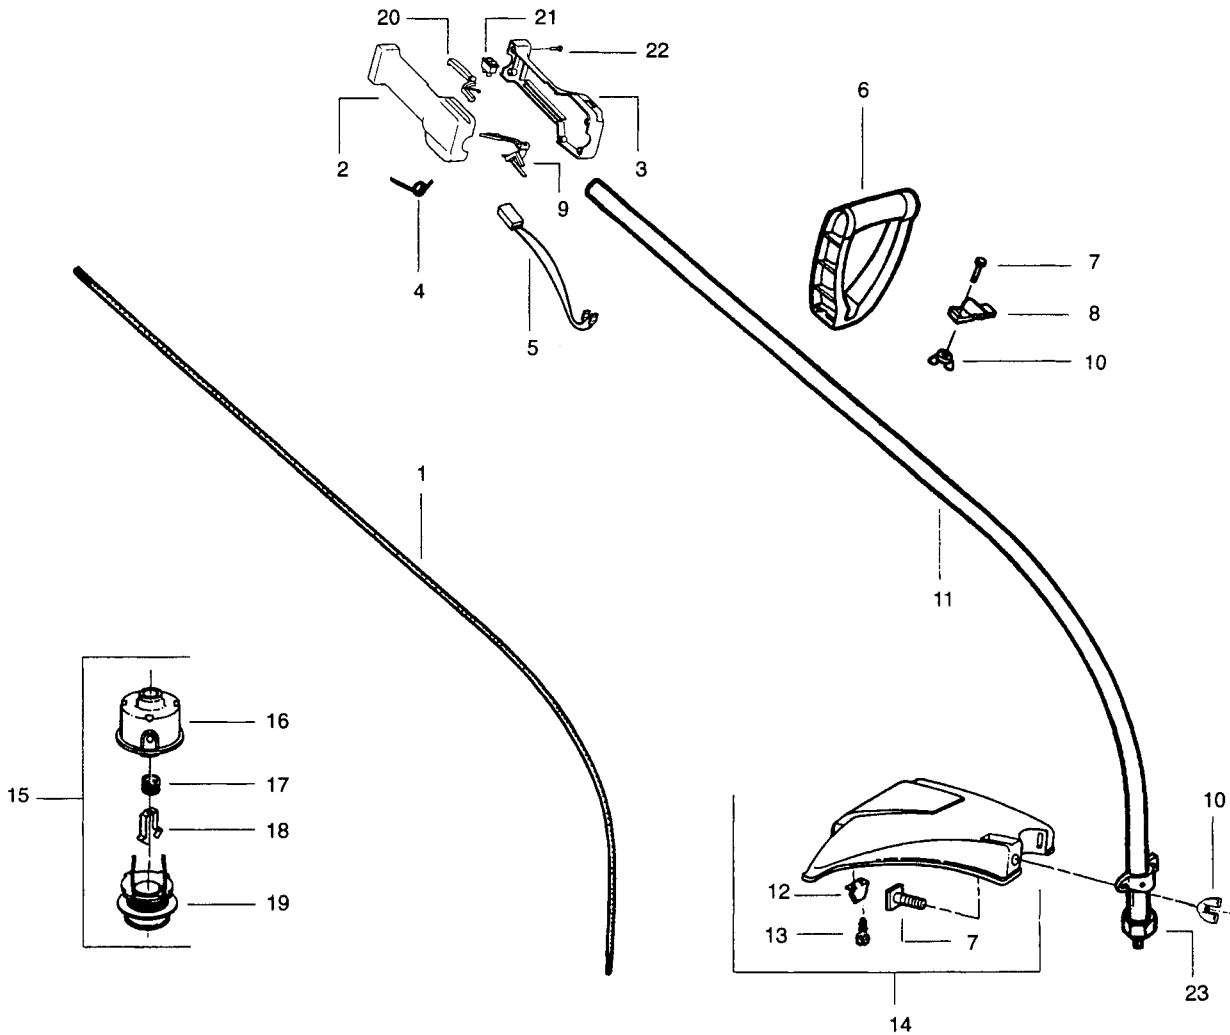

**SPAREPARTS**  
**530087457**

Ref.	Part No.	Description	Ref.	Part No.	Description
1.	530053428	Drive Shaft	15.	952715588	Cutting Head Ass'y. (Incl. 16-19)
2.	530402025	Throttle Hsg. (Right)	16.	530053246	Hub Ass'y
3.	530402026	Throttle Hsg. (Left)	17.	530053241	Spring-Return
4.	530027597	Spring	18.	530401957	Retainer-Spool
5.	530047307	Throttle Leadwire Ass'y.	19.	952715587	Spool w/Line
6.	530094673	Assist Handle	20.	530402028	Throttle Lock
7.	530015820	Bolt-Handle/Shield	21.	530069572	Switch
8.	530094847	Clamp-Handle	22.	530016179	Screw
9.	530402027	Throttle Lever	23.	530094543	Dust Cup
10.	530401992	Wingnut-Handle/Shield		Not Shown	
11.	530053482	Drive Shaft Hsg. Ass'y		-	Operator Manual
12.	530052286	Line Limiter		530087178	GB,F,D,ESP, NL
13.	530015814	Screw-Line Limiter		530087179	S,N,FIN,DK,PT,GRE
14.	530069666	Shield Kit Ass'y. (Incl. 12 & 13)			

### Carburetor Assembly #530069754-WA226

Ref.	Part No.	Description
1.	530038404	Limiter Cap
2.	530069842	Carburetor Repair Kit (● Indicates Contents)
3.	530069844	Gasket/Diaphragm Kit (KIT= Indicates Contents)
4.	530035296	Idle Screw & Spring Kit
5.	530035342	Low Speed Spring
6.	530035341	Low Speed Needle