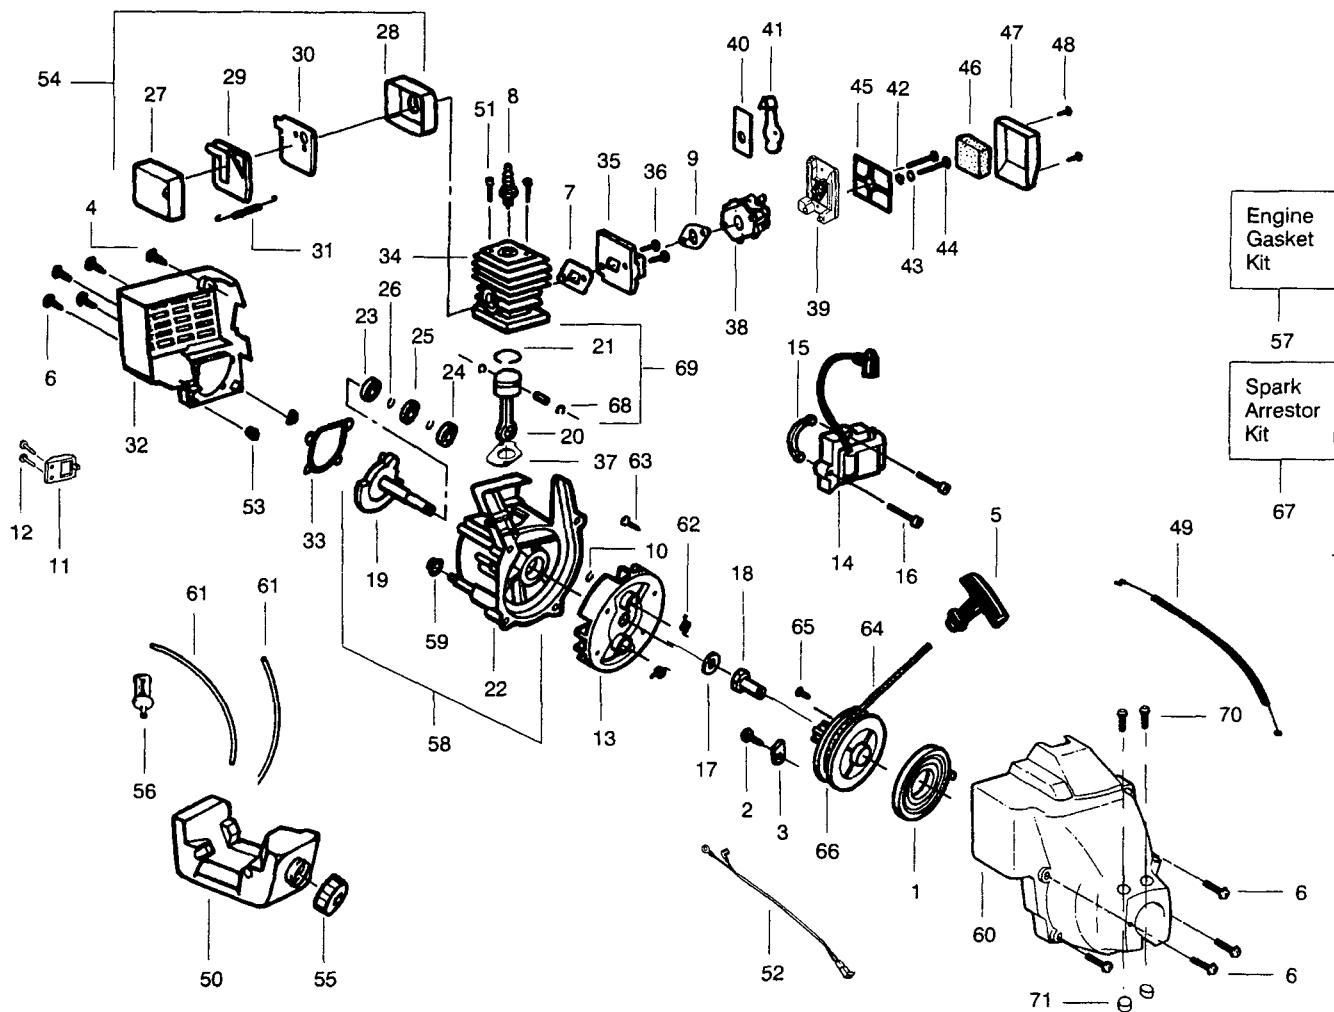

Ref.	Part No.	Description	Ref.	Part No.	Description	Ref.	Part No.	Description
1.	530042085	Starter Spring	28.	530036577	Muffler Cover	54.	530069989	Muffler Kit
2.	530015775	Screw-Pulley	29.	530053500	Muffler Baffle-Exit	55.	530014347	Fuel Cap Ass'y.
3.	530027523	Retainer-Pulley	30.	530053499	Muffler Baffle-First	56.	530014362	Fuel Pickup Ass'y.
4.	530015934	Screw-Shrd/Fan Hsg.	31.	530016197	Muffler Spring	57.	530071257	Engine Gasket Kit (Incl. 7,9,33,37)
5.	530027569	Starter Handle	32.	530049707	Rear Shroud	58.	530014729	C'case & C'shaft Assy. (Incl. 10,19,22-26)
6.	530015810	Screw	33.	530019181	Gasket-C'case	59.	530036792	Isolator-Crankcase
7.	530019243	Gasket-Cylind./Carb.	34.	530069909	Cylinder Kit	60.	530053697	Fan Housing Ass'y.
8.	530030075	Spark Plug (RCJ 8Y)	35.	530069994	Carb. Adaptor	61.	530069599	Fuel Line Kit (Incls. Vent Line)
9.	530035421	Gasket-Carb.	36.	530016014	Screw-Carb Adaptor	62.	530023817	Starter Dog Spring
10.	530015945	RetainerRing-C'case	37.	530019223	Gasket-Cylinder	63.	530015882	Screw-Flywheel
11.	530037045	Muffler Guard	38.	530069754	Carburetor Ass'y. Kit (Includes Limiter Cap)	64.	530069232	Rope Kit
12.	530015675	Screw	39.	530052431	Air Box	65.	530016080	Screw-Rope Retain.
13.	530069886	Flywheel Ass'y.	40.	530038747	Choke Plate	66.	530069400	Starter Pulley Kit (Incl. 65)
14.	530052266	Ignition Module	41.	530038686	Choke Shutter	67.	530069380	Spark Arrestor Kit
15.	530036145	Spacer-Ignit. Module	42.	530015254	Washer	68.	530015162	Piston Pin Retainer
16.	530015954	Screw-Ignit. Module	43.	530015852	Choke Spacer	69.	530069987	Piston Kit (Incl. 21, 68 & Pin)
17.	530015828	Washer-Flat	44.	530015887	Screw-Carburetor	70.	530016072	Screw
18.	530027953	Drive Coupling	45.	530036569	Filter Plate	71.	530015768	Locknut
19.	530014532	Crankshaft Ass'y.	46.	530036575	Air Filter Foam			
20.	530069615	Connecting Rod Ass'y.	47.	530036568	Air Filter Cover			
21.	530049903	Piston Ring	48.	530015957	Screw-Air Box			
22.	530014861	Crankcase Ass'y. (Incl 23-26)	49.	530036744	Throttle Cable Ass'y.			
23.	530032125	Inner Bearing	50.	530049933	Fuel Tank Ass'y			
24.	530032124	Outer Bearing	51.	530015953	Screw-Cylinder			
25.	530019179	C'case Seal	52.	530047278	Switch Wire Ass'y.			
26.	530015941	Retain. Ring-C'shaft	53.	530036793	Isolator-Shroud			
27.	530036578	Muffler Body						

✓ = NEW PART NUMBER FOR THIS IPL

* = REFER TO THE SERVICE REFERENCE INDICATED FOR MORE INFORMATION. (LOCATED AT END OF IPL)