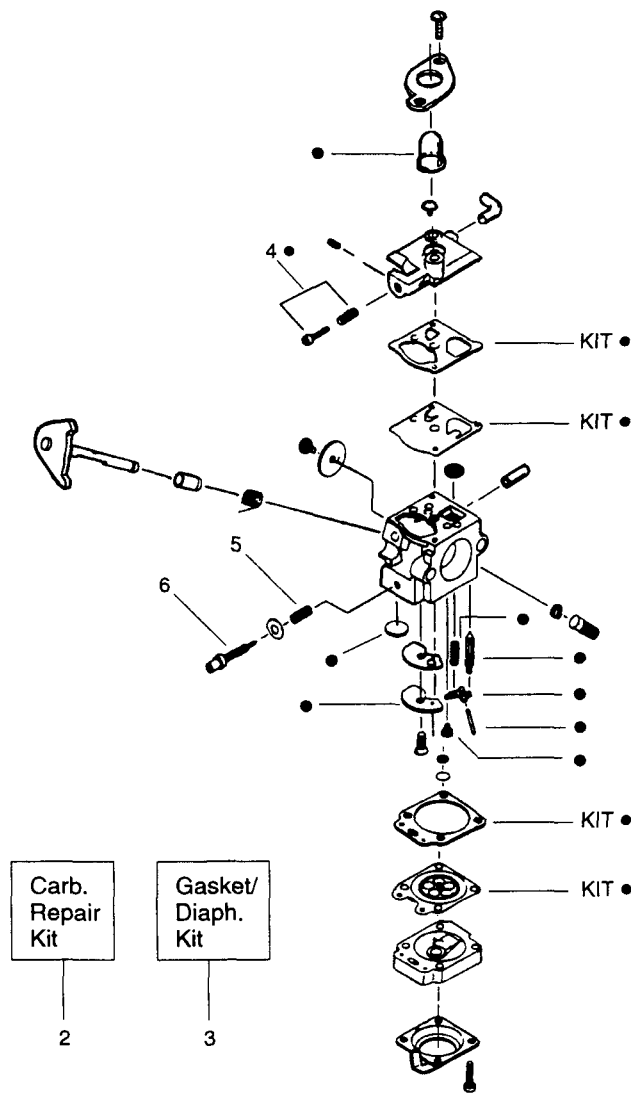

Carburetor Assembly #530069754-WA226

Ref.	Part No.	Description
1.	530038404	Limiter Cap
2.	530069842	Carburetor Repair Kit (● Indicates Contents)
3.	530069844	Gasket/Diaphragm Kit (KIT= Indicates Contents)
4.	530035296	Idle Screw & Spring Kit
5.	530035342	Low Speed Spring
6.	530035341	Low Speed Needle

✓ = NEW PART NUMBER FOR THIS IPL

● = THESE PARTS ARE ILLUSTRATED FOR CLARITY. ORDER COMPLETE ASSEMBLY.

★ = REFER TO THE SERVICE REFERENCE INDICATED FOR MORE INFORMATION. (LOCATED AT END OF IPL)